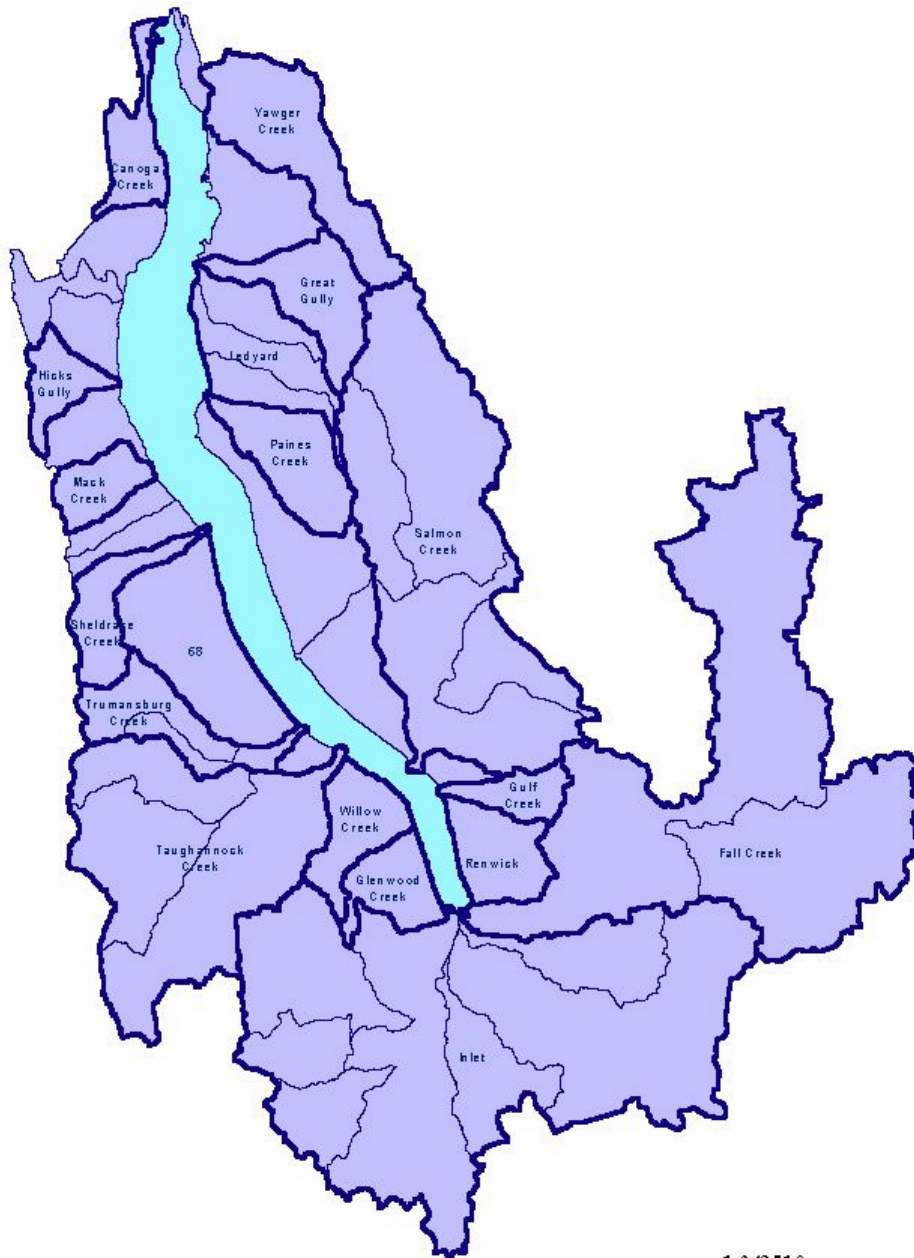

Cayuga Lake Watershed Major Subwatersheds

Source: Genesee/Tioga Regional Planning Council, 1998.

Base Map: New York State Department of Transportation, February 1996.

1:342510

Prepared by Genesee/Tioga Regional Planning Council, 1998.

Map 2