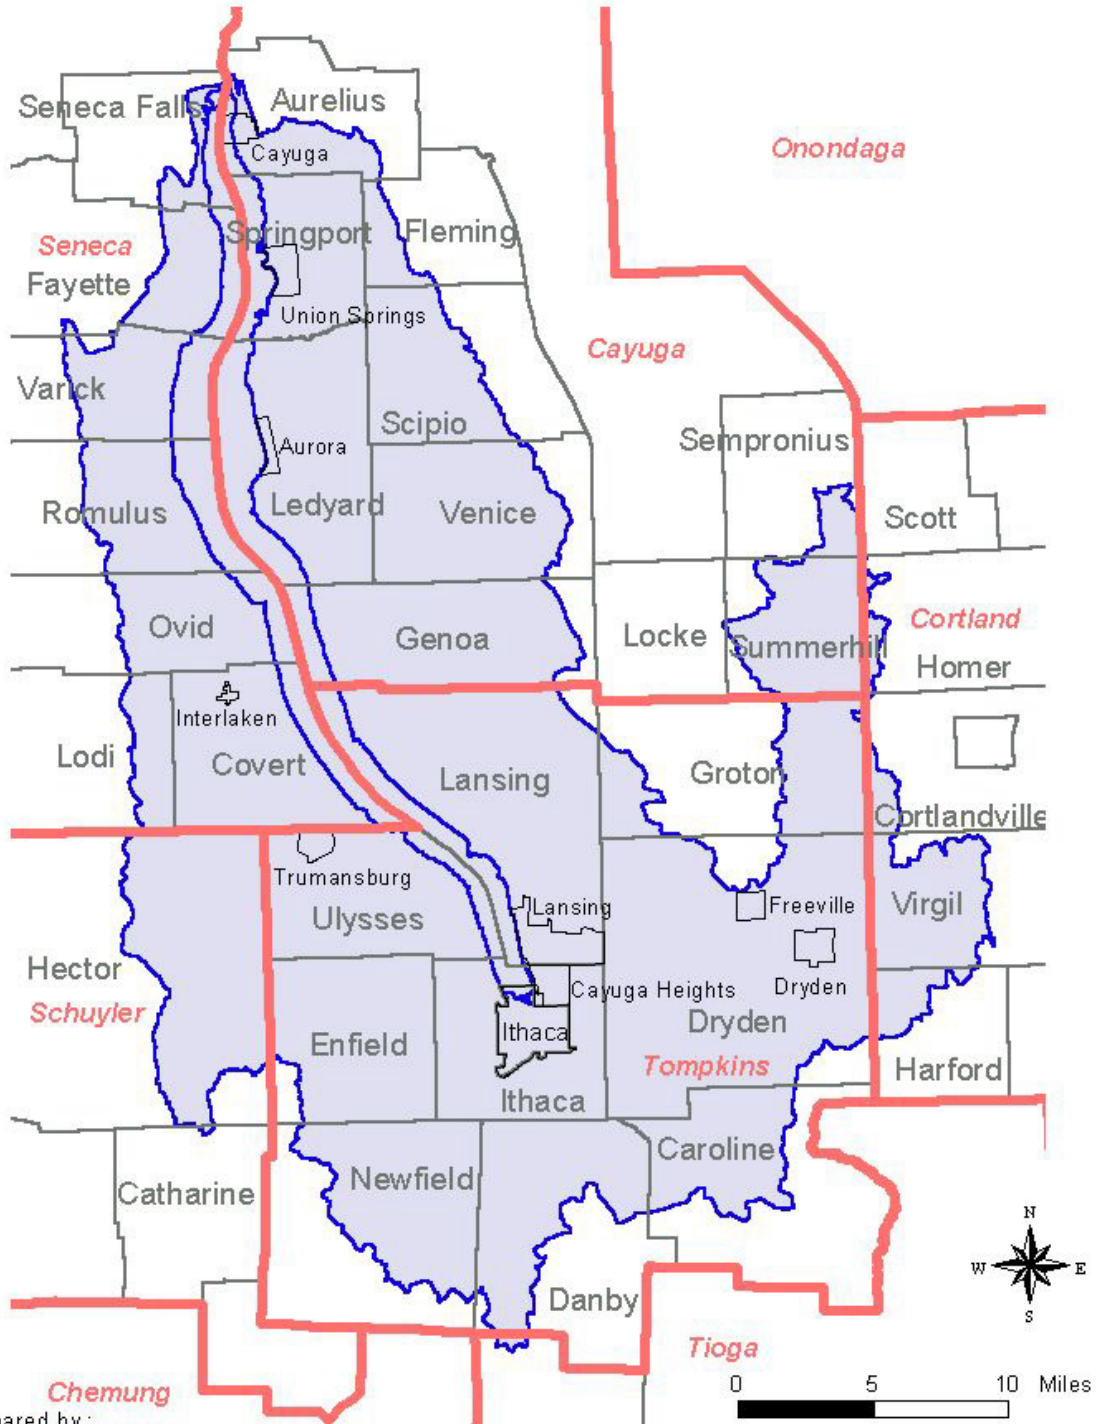

# Cayuga Lake Watershed

Prepared by:  
 Genesee/Finger Lakes Regional Planning Council  
 Source:  
 Genesee/Finger Lakes Regional Planning Council, 1998.  
 Base Map:  
 New York State Department of Transportation, February 1996.

This map was prepared for the New York State Department of State with funding from the Environmental Protection Act. Additional funding was provided through the Empire State Development Corporation.

Map 1

# Cayuga Lake Watershed Major Subwatersheds

*This map was prepared for the New York State Department of State with funding from the Environmental Protection Act. Additional funding was provided through the Empire State Development Corporation.*

*Source: Genesee/Tioga Regional Planning Council, 1998.*

*Base Map: New York State Department of Transportation, February 1996.*

1:342510

*Prepared by Genesee/Tioga Regional Planning Council, 1998.*

Map 2