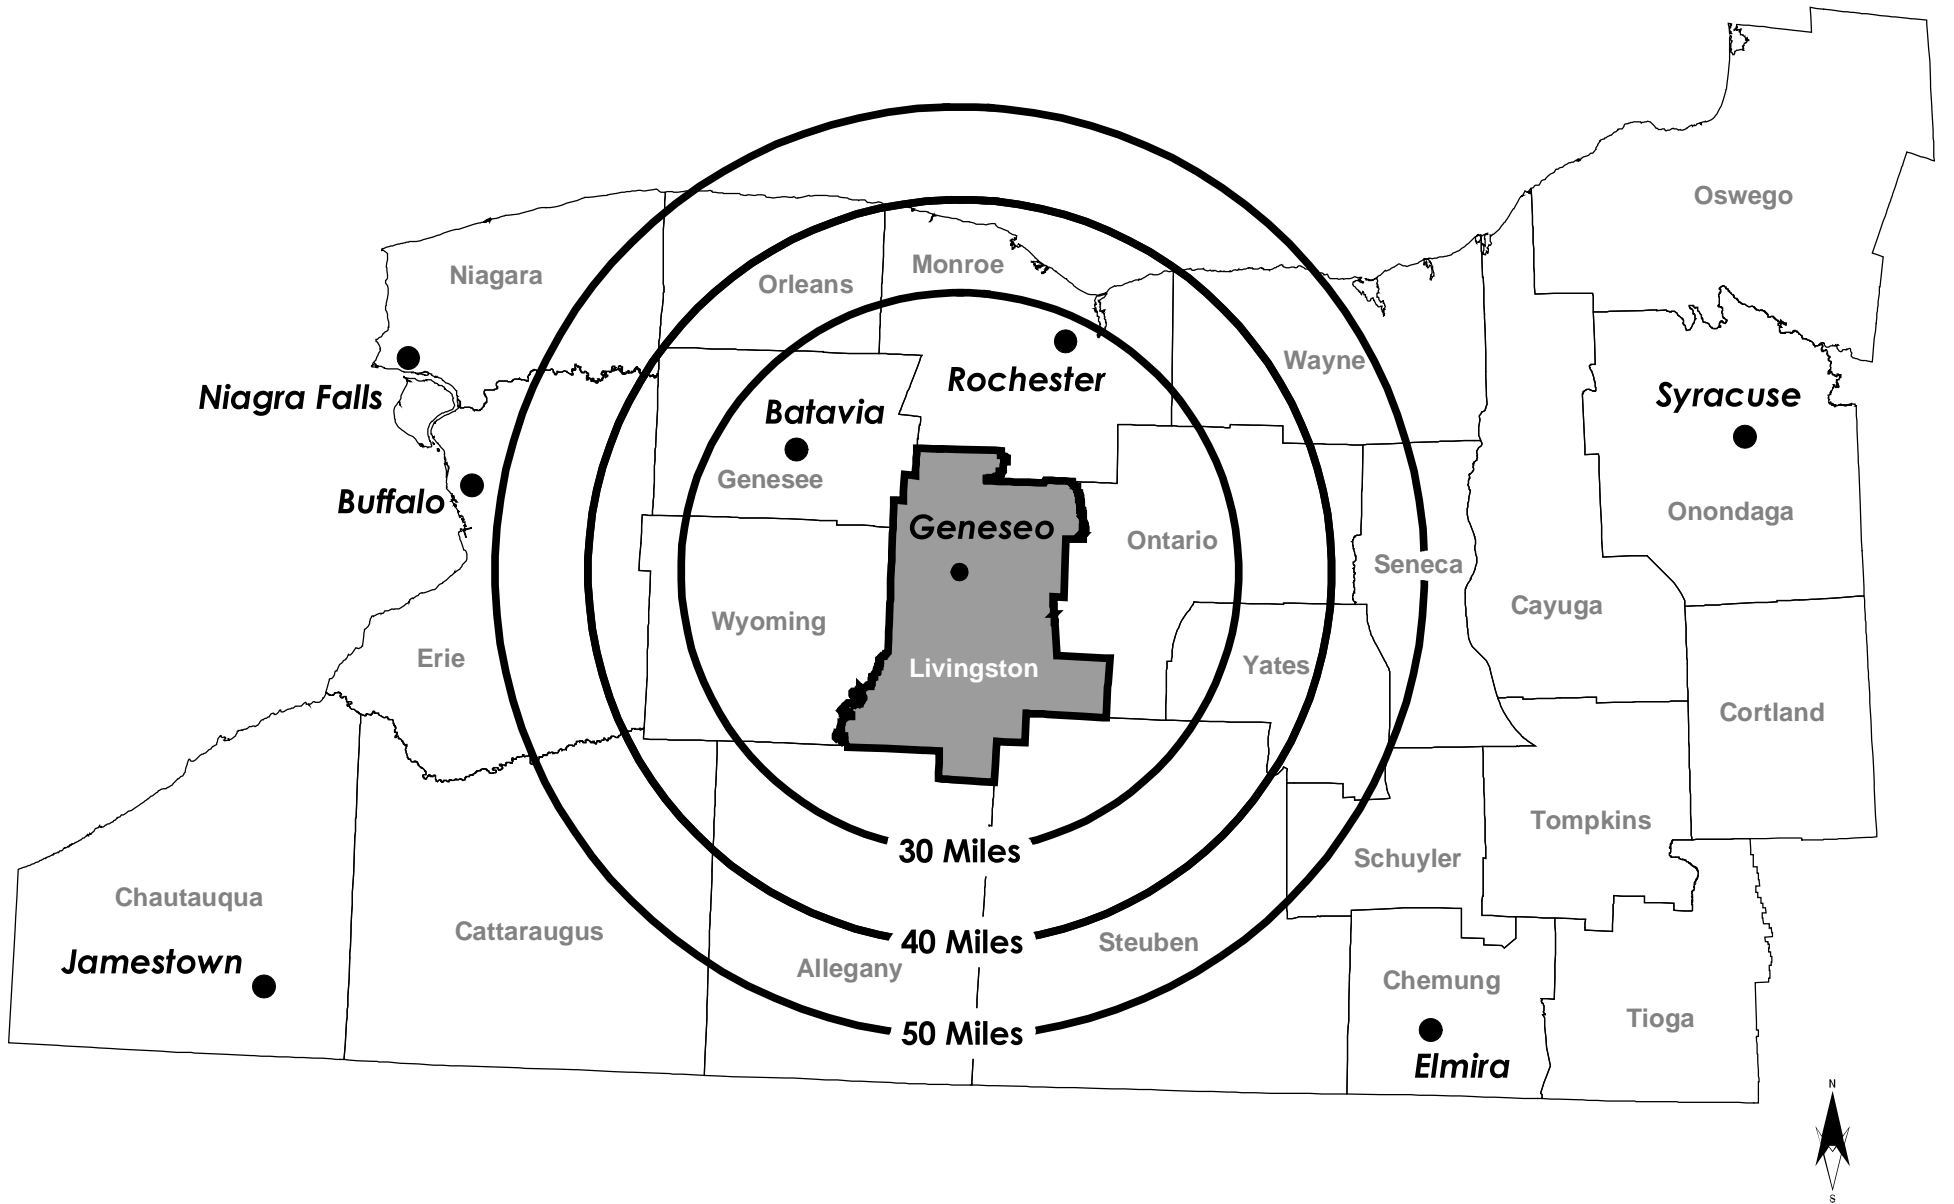

LOCATION MAPS

Livingston County

Livingston County within Western New York

Livingston County, Regional Transportation Features

Livingston County within Northeastern United States

Livingston County New York

Source: New York State Department of Transportation, Civil & Public Land Boundaries - 2000.

Livingston County

Location within Western New York

Source: New York State Department of Transportation, Civil & Public Land Boundaries - 2000.

Livingston County

Regional Transportation Features

Source: New York State Department of Transportation, Civil & Public Land Boundaries - 2000.

Livingston County

Location within Northeastern United States

Source: US Census Bureau, TIGER Line Files - 2000.

0 100 200 Miles