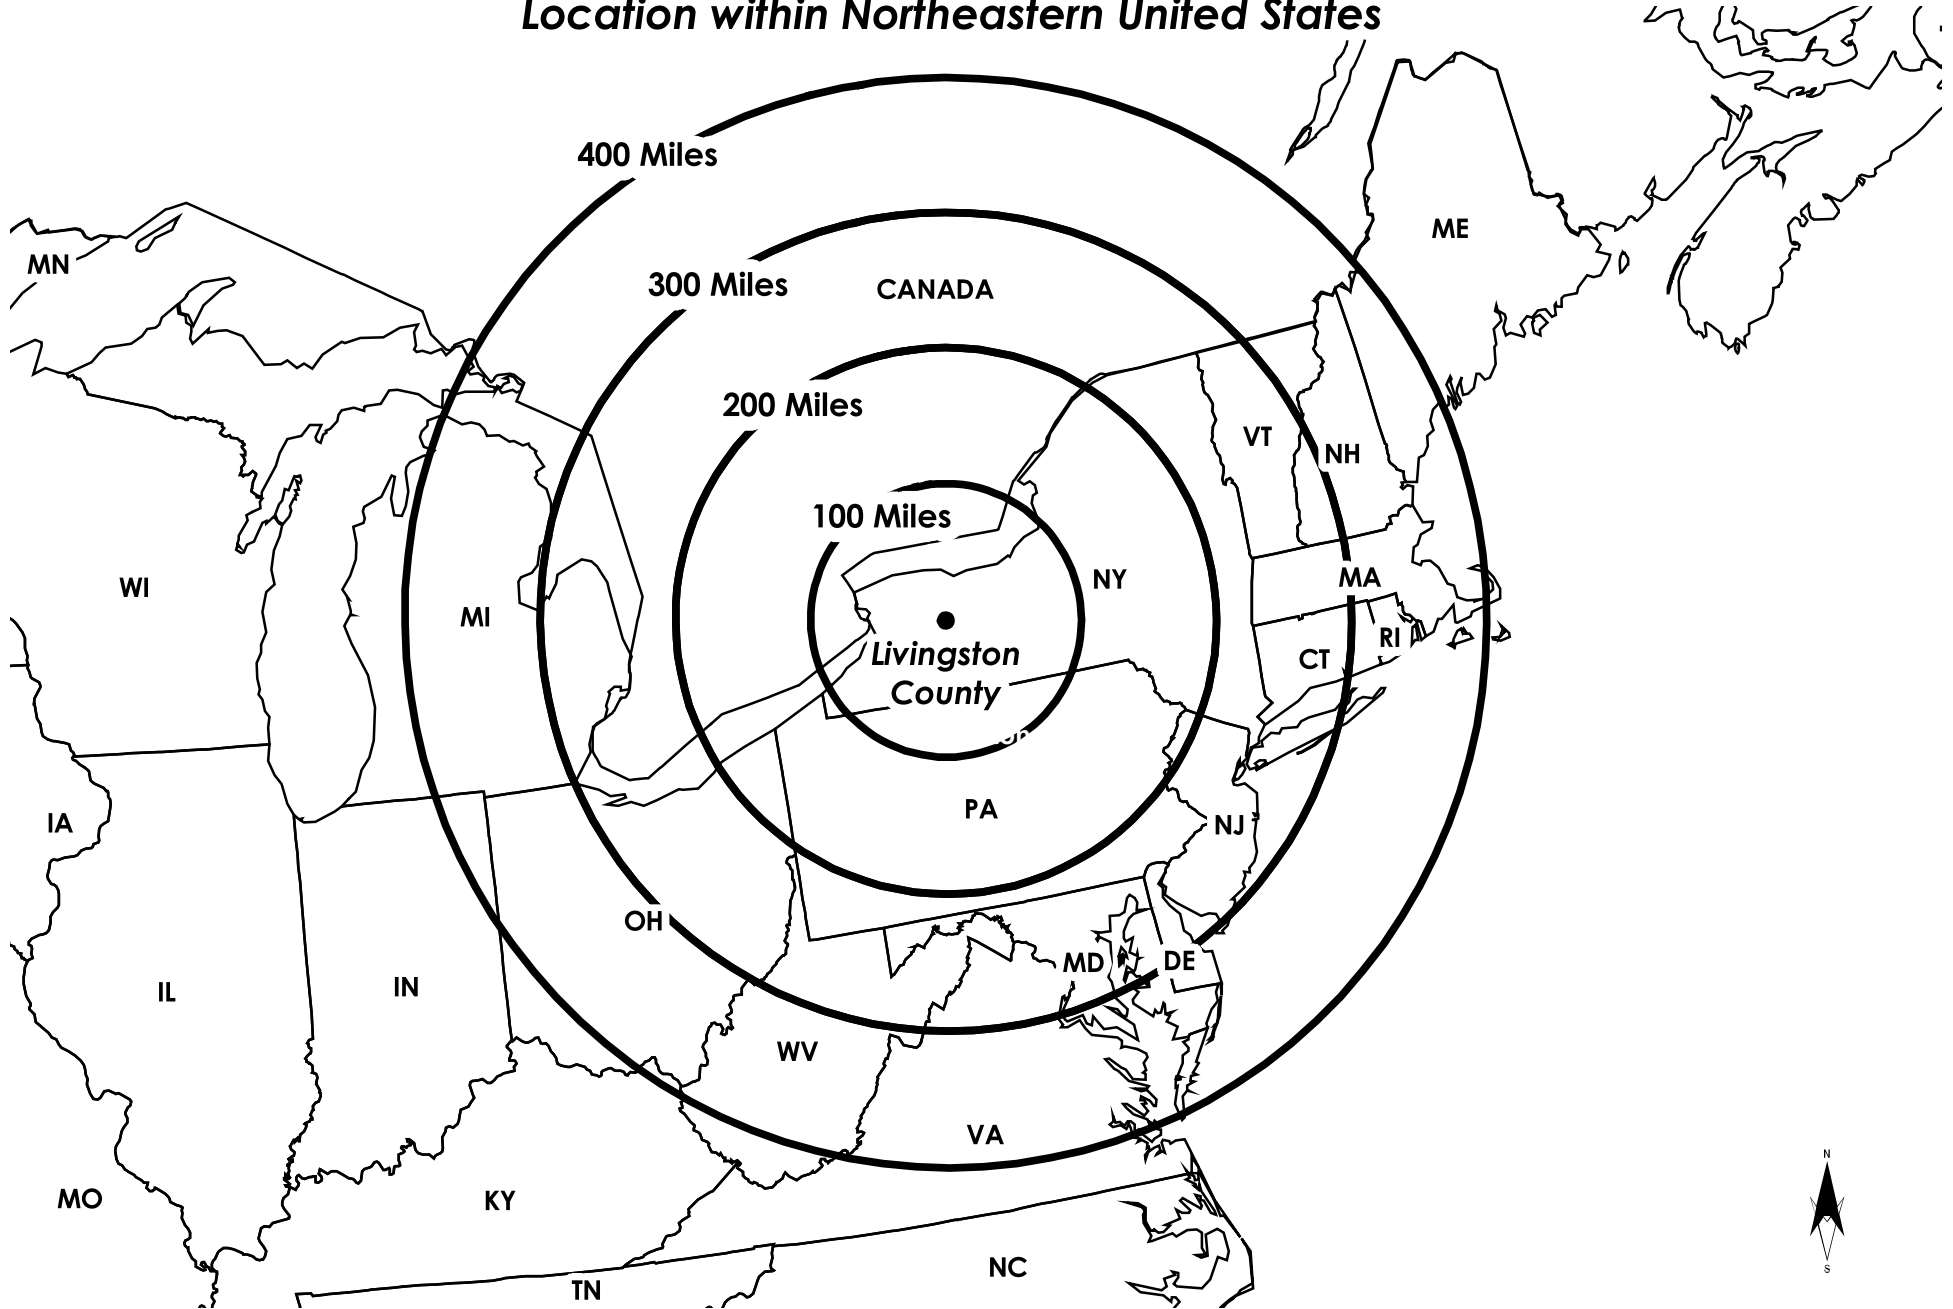

LOCATION MAPS

Livingston County

Livingston County within Western New York

Livingston County, Regional Transportation Features

Livingston County within Northeastern United States

Livingston County New York

Source: New York State Department of Transportation, Civil & Public Land Boundaries - 2000.

Livingston County

Location within Western New York

Source: New York State Department of Transportation, Civil & Public Land Boundaries - 2000.

Livingston County

Regional Transportation Features

Source: New York State Department of Transportation, Civil & Public Land Boundaries - 2000.

Livingston County

Location within Northeastern United States

Source: US Census Bureau, TIGER Line Files - 2000.

0 100 200 Miles