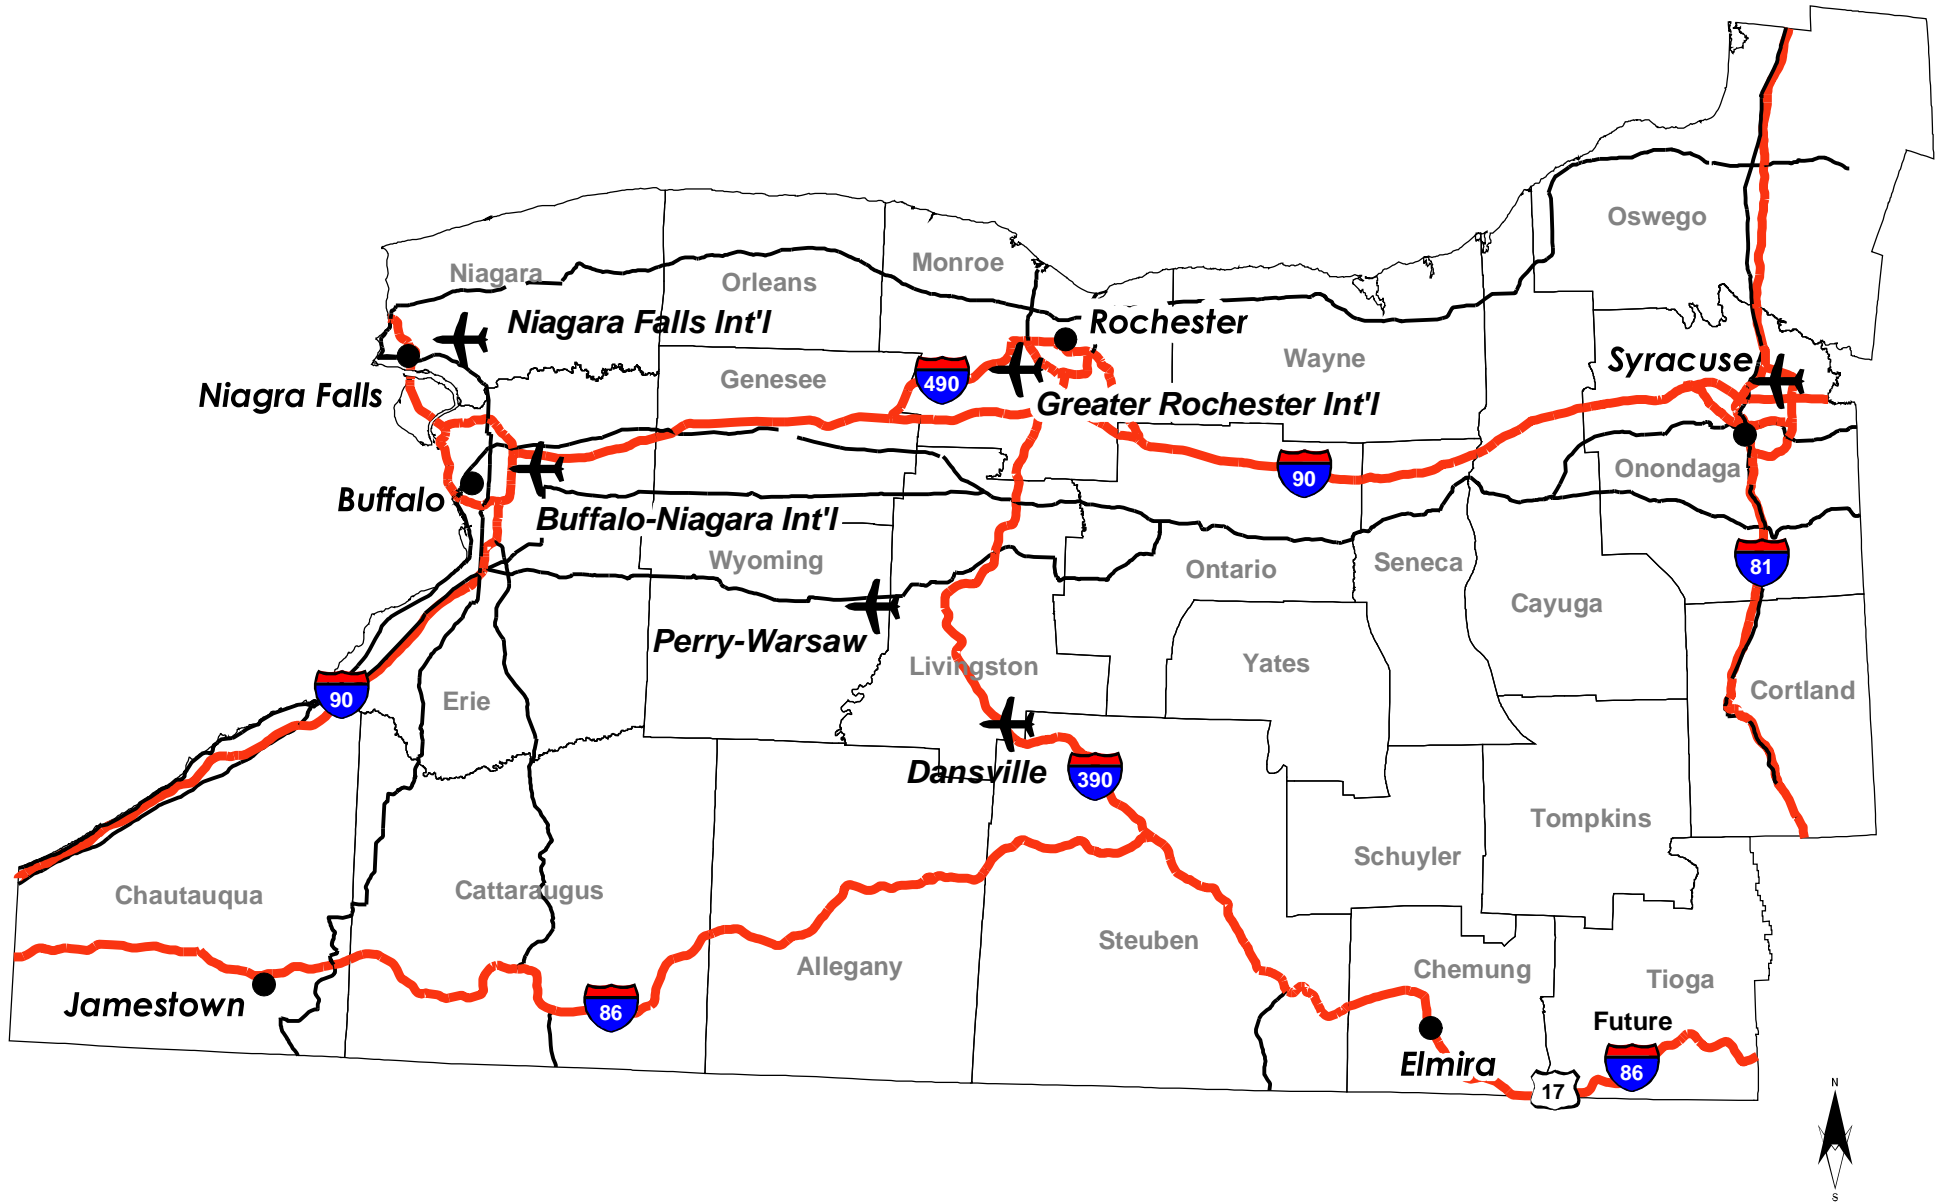

LOCATION MAPS

Livingston County

Livingston County within Western New York

Livingston County, Regional Transportation Features

Livingston County within Northeastern United States

Livingston County New York

Source: New York State Department of Transportation, Civil & Public Land Boundaries - 2000.

Livingston County

Location within Western New York

Source: New York State Department of Transportation, Civil & Public Land Boundaries - 2000.

Livingston County

Regional Transportation Features

Source: New York State Department of Transportation, Civil & Public Land Boundaries - 2000.

Livingston County

Location within Northeastern United States

Source: US Census Bureau, TIGER Line Files - 2000.

0 100 200 Miles