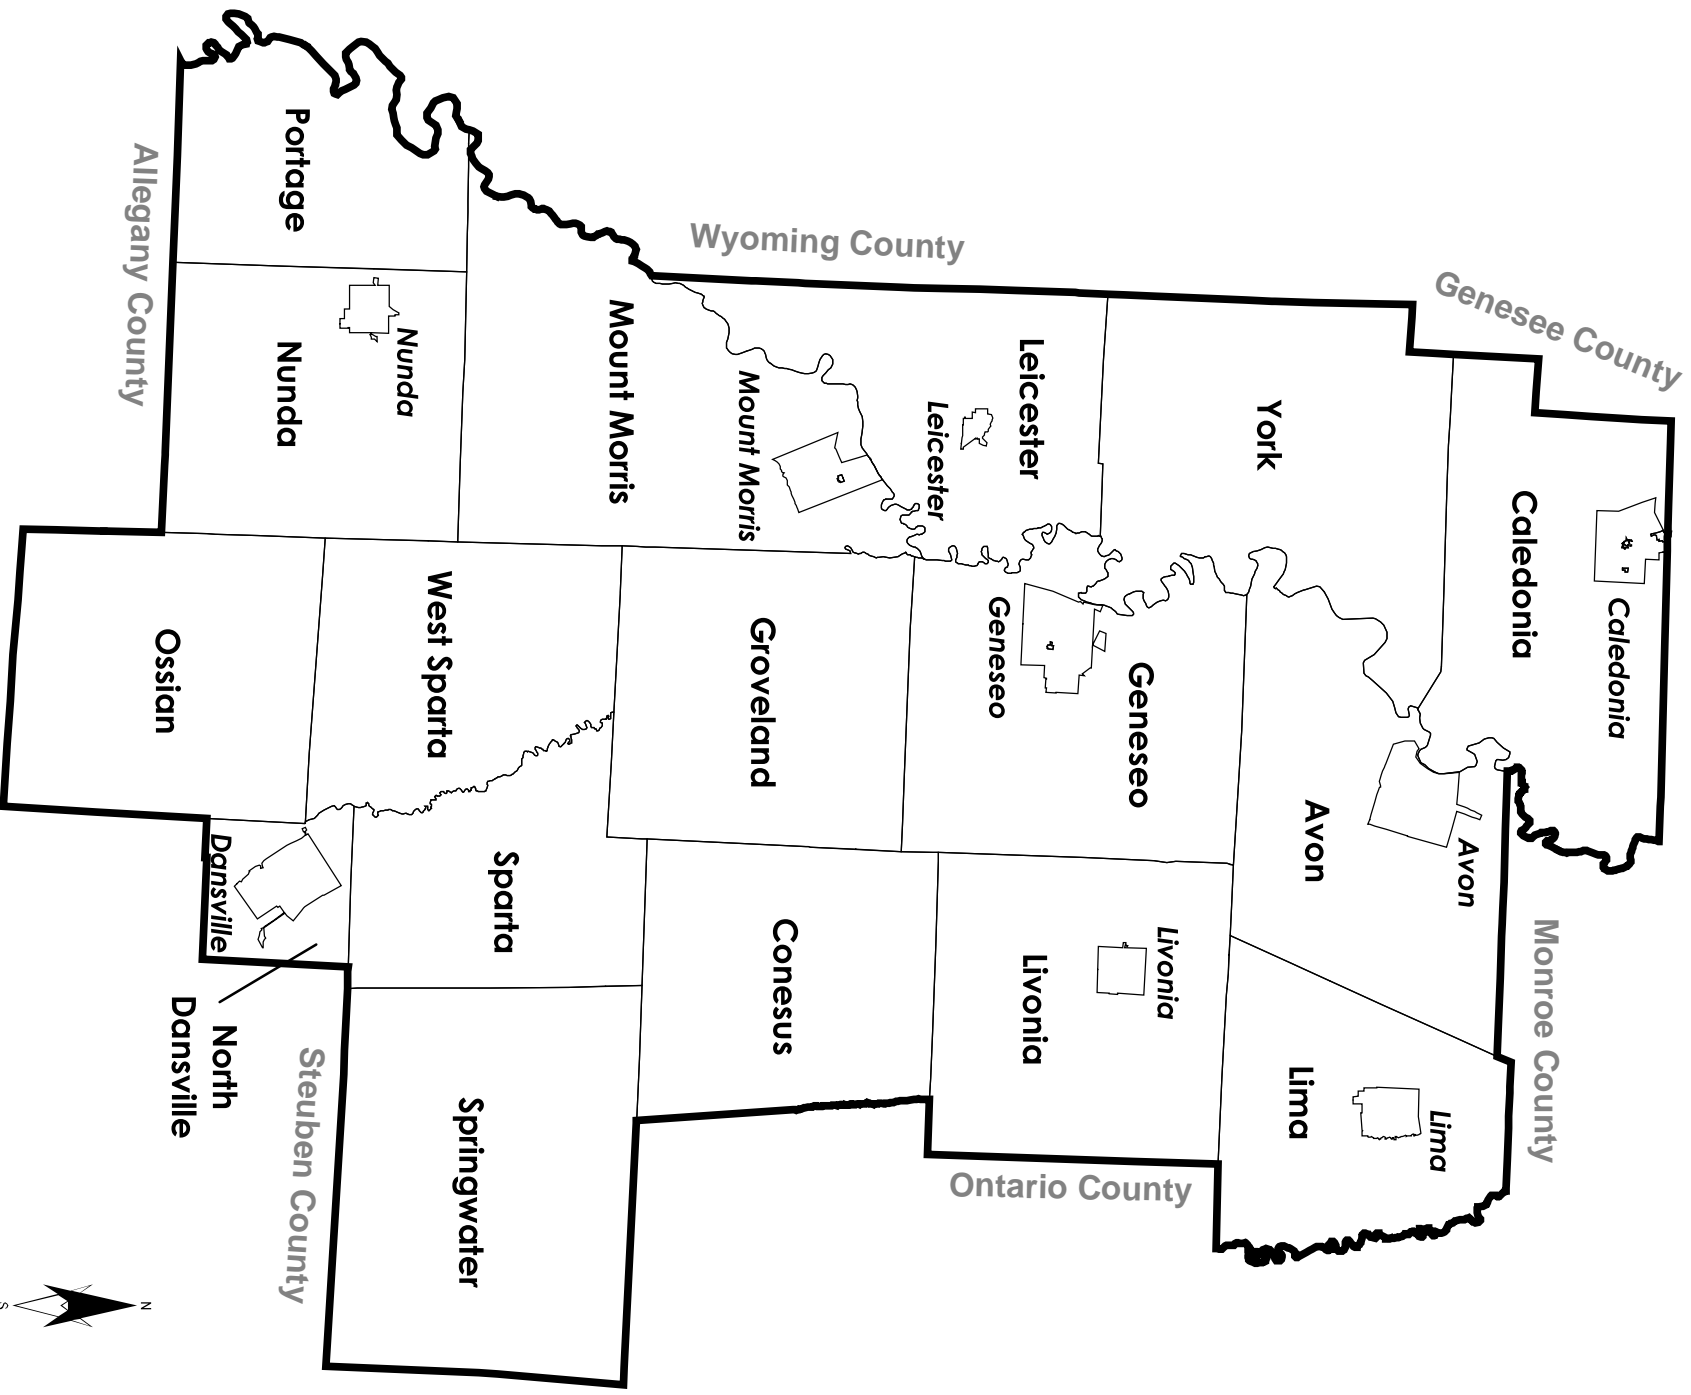

LOCATION MAPS

Livingston County

Livingston County within Western New York

Livingston County, Regional Transportation Features

Livingston County within Northeastern United States

Livingston County New York

Source: New York State Department of Transportation, Civil & Public Land Boundaries - 2000.

Livingston County

Location within Western New York

Source: New York State Department of Transportation, Civil & Public Land Boundaries - 2000.

Livingston County

Regional Transportation Features

Source: New York State Department of Transportation, Civil & Public Land Boundaries - 2000.

Livingston County

Location within Northeastern United States

Source: US Census Bureau, TIGER Line Files - 2000.

0 100 200 Miles