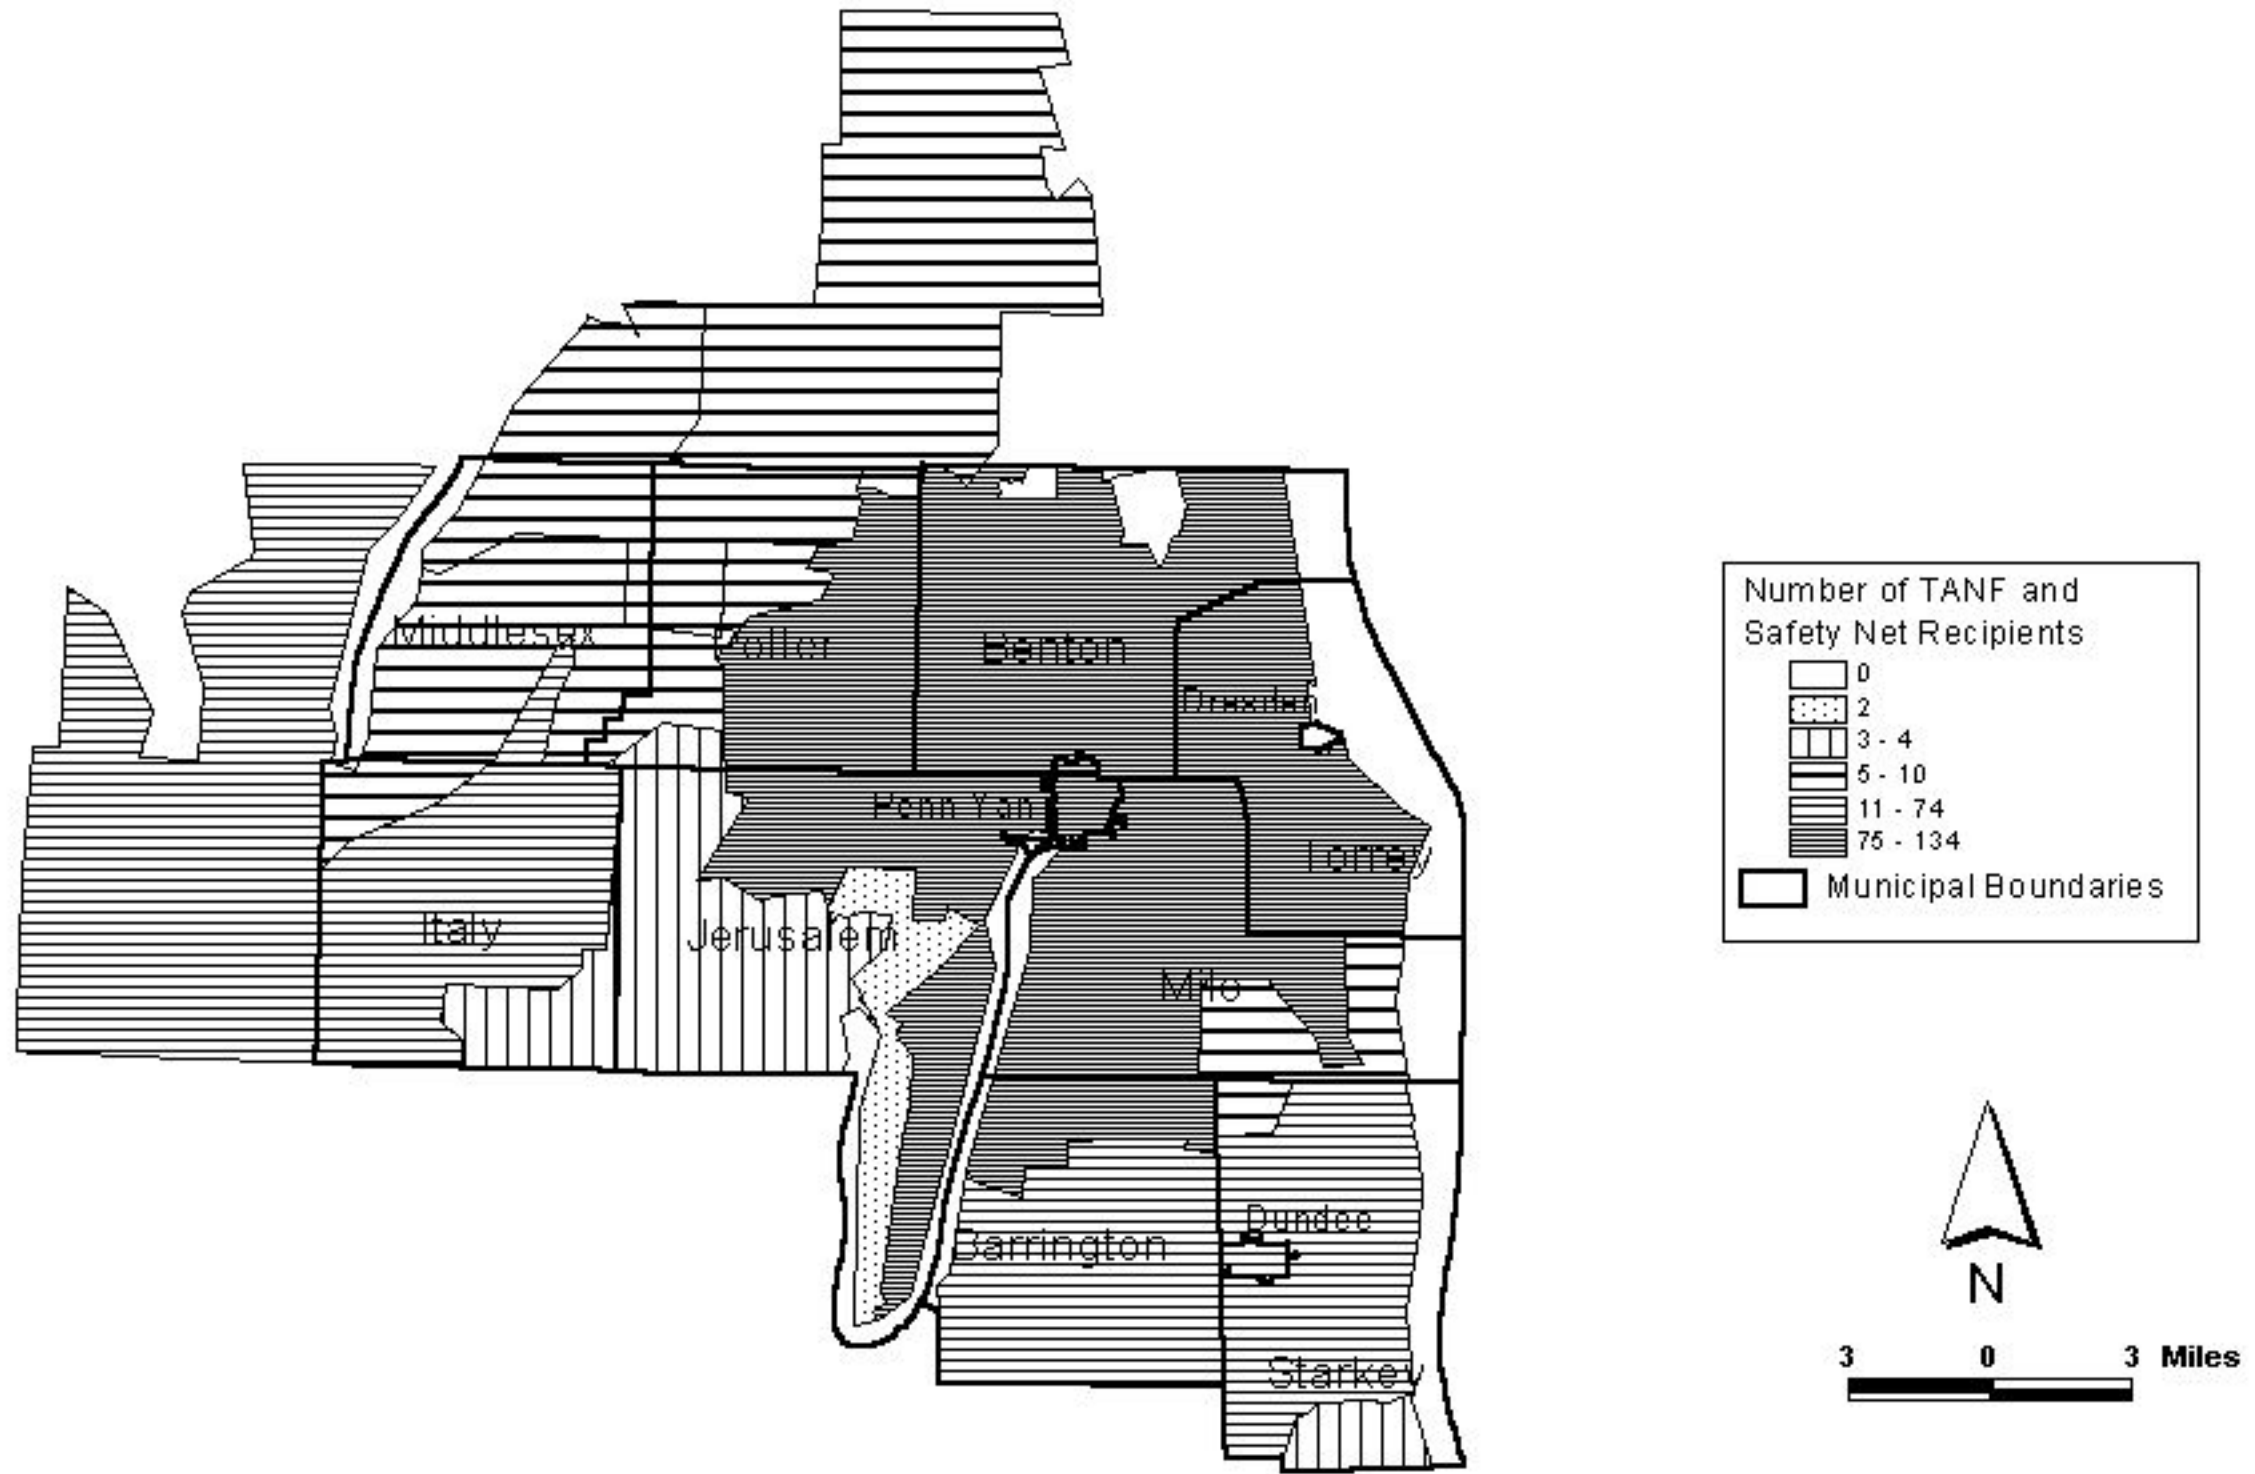

Yates County TANF and Safety Net Recipients by Zipcode - May 1998