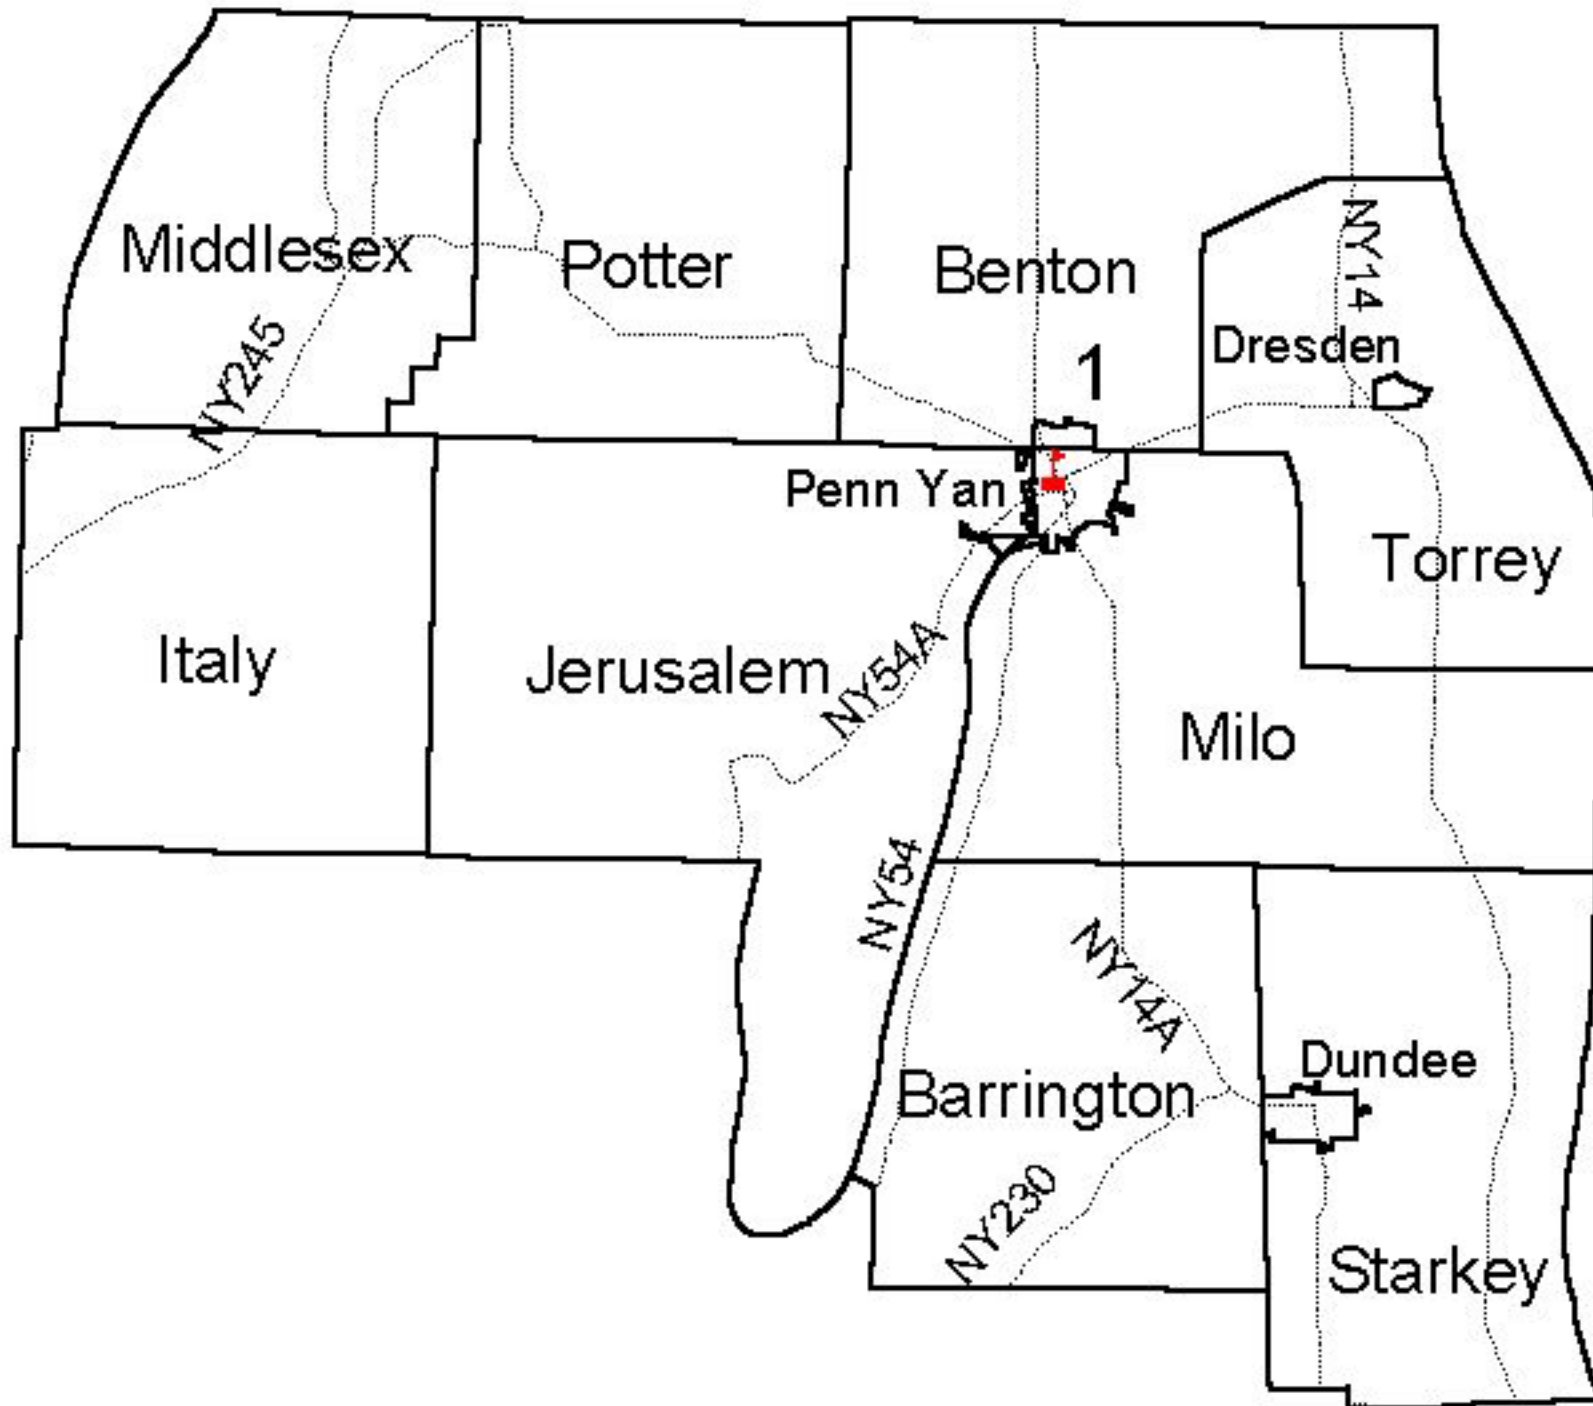

Sites Used by the Yates County Employment and Training Department to Train and Assess Disadvantaged Jobseekers

Training Facilities

1. Yates County Employment and Training Department Office

Roads

Municipal Boundaries