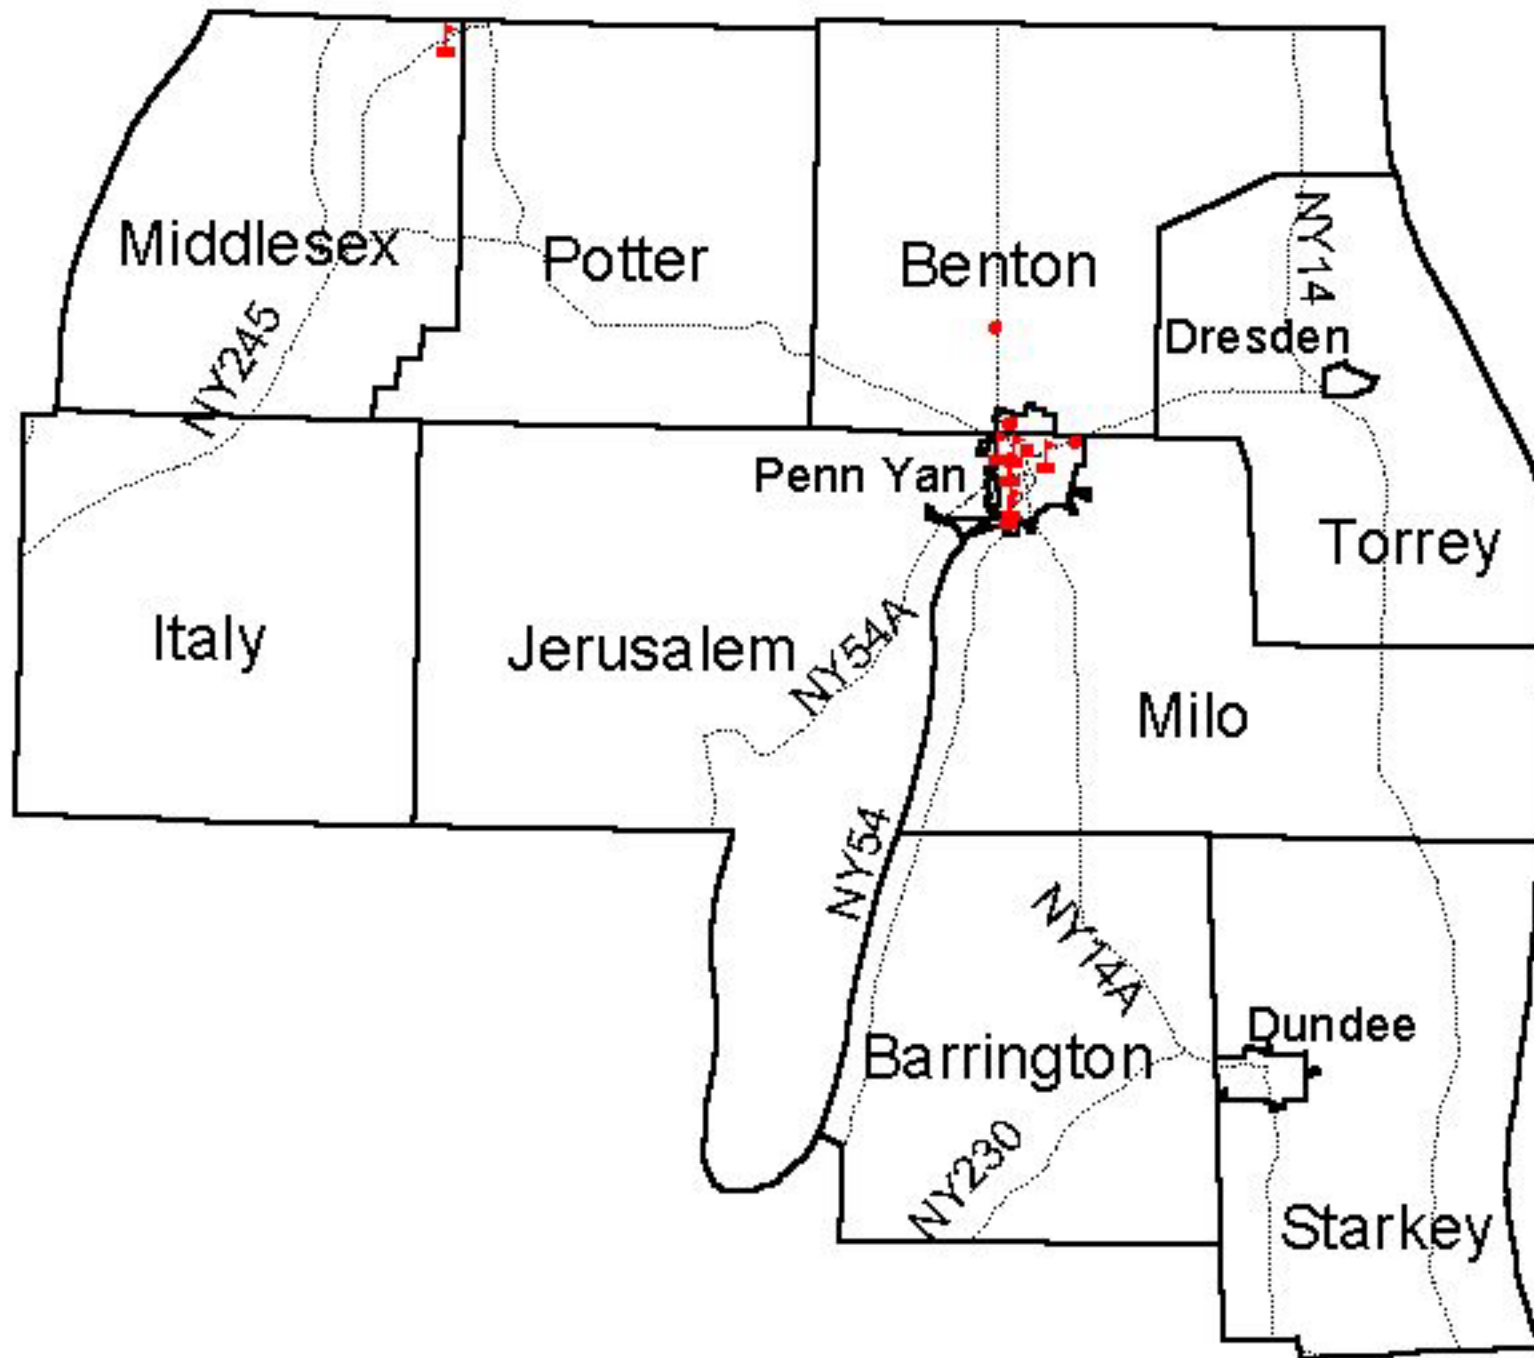

Community Service Firms with Potential Entry-Level Employment Opportunities in Yates County