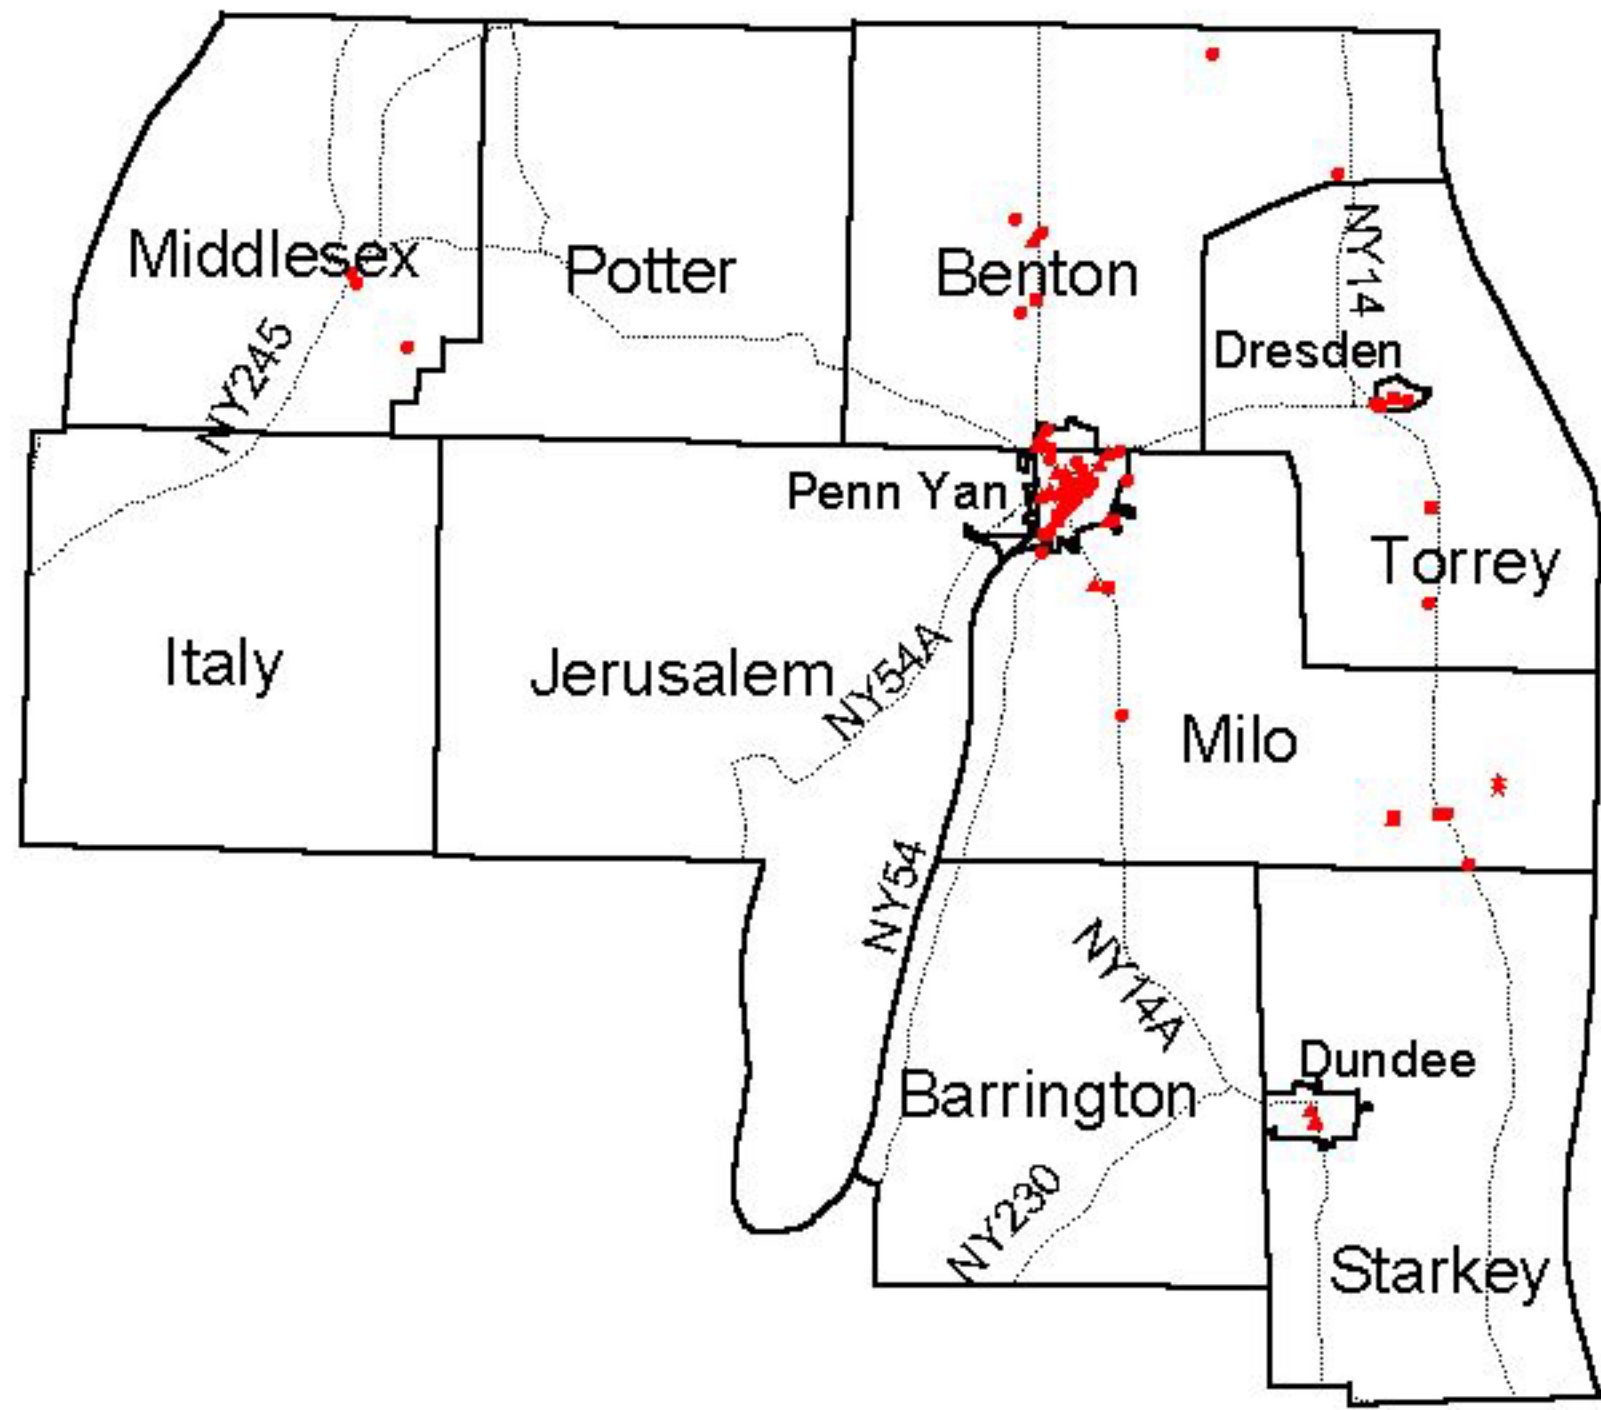

Commercial Firms with Potential Entry-Level Employment Opportunities in Yates County