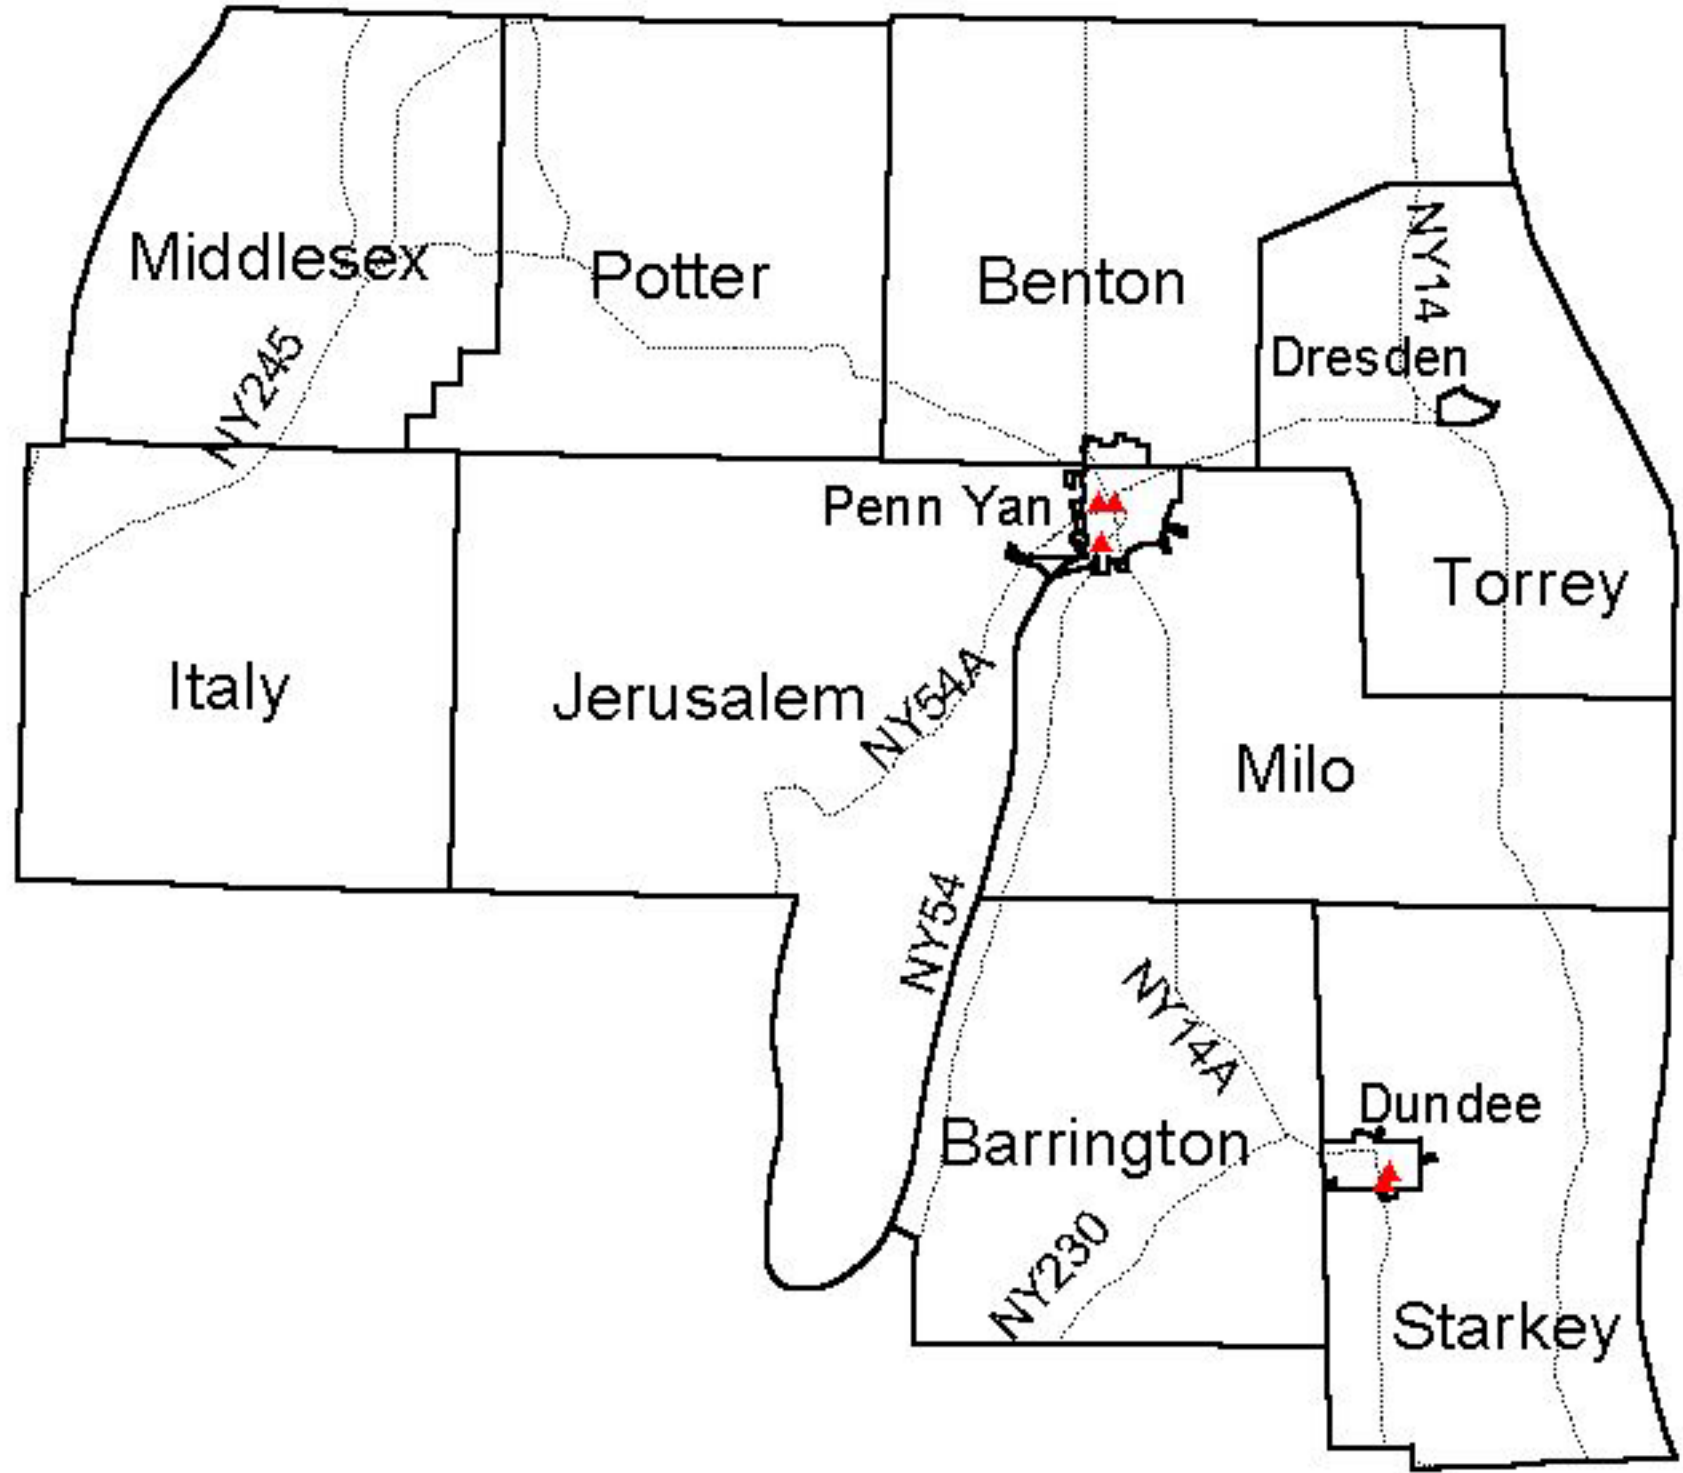

Licensed Child Care Centers in Yates County

▲ Licensed Child Care Centers
- - - Roads
□ Municipal Boundaries